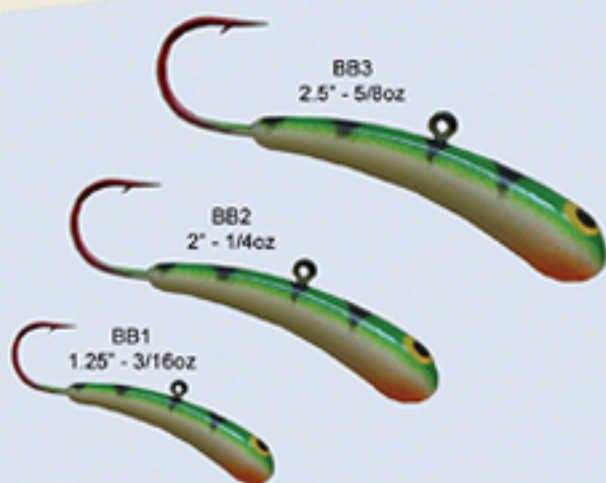

"Original"

Badd Boyz™

Imitates a Feeding Minnow,
Fish Can't Resist!

Glow Colors
Now Available

Magz Mfg.®
www.magzmf.com

Designed for jigging, the unique shape of the "BaddBoyz" lure is deadly when jigged off the bottom, tipped with bait or a small tube jig.